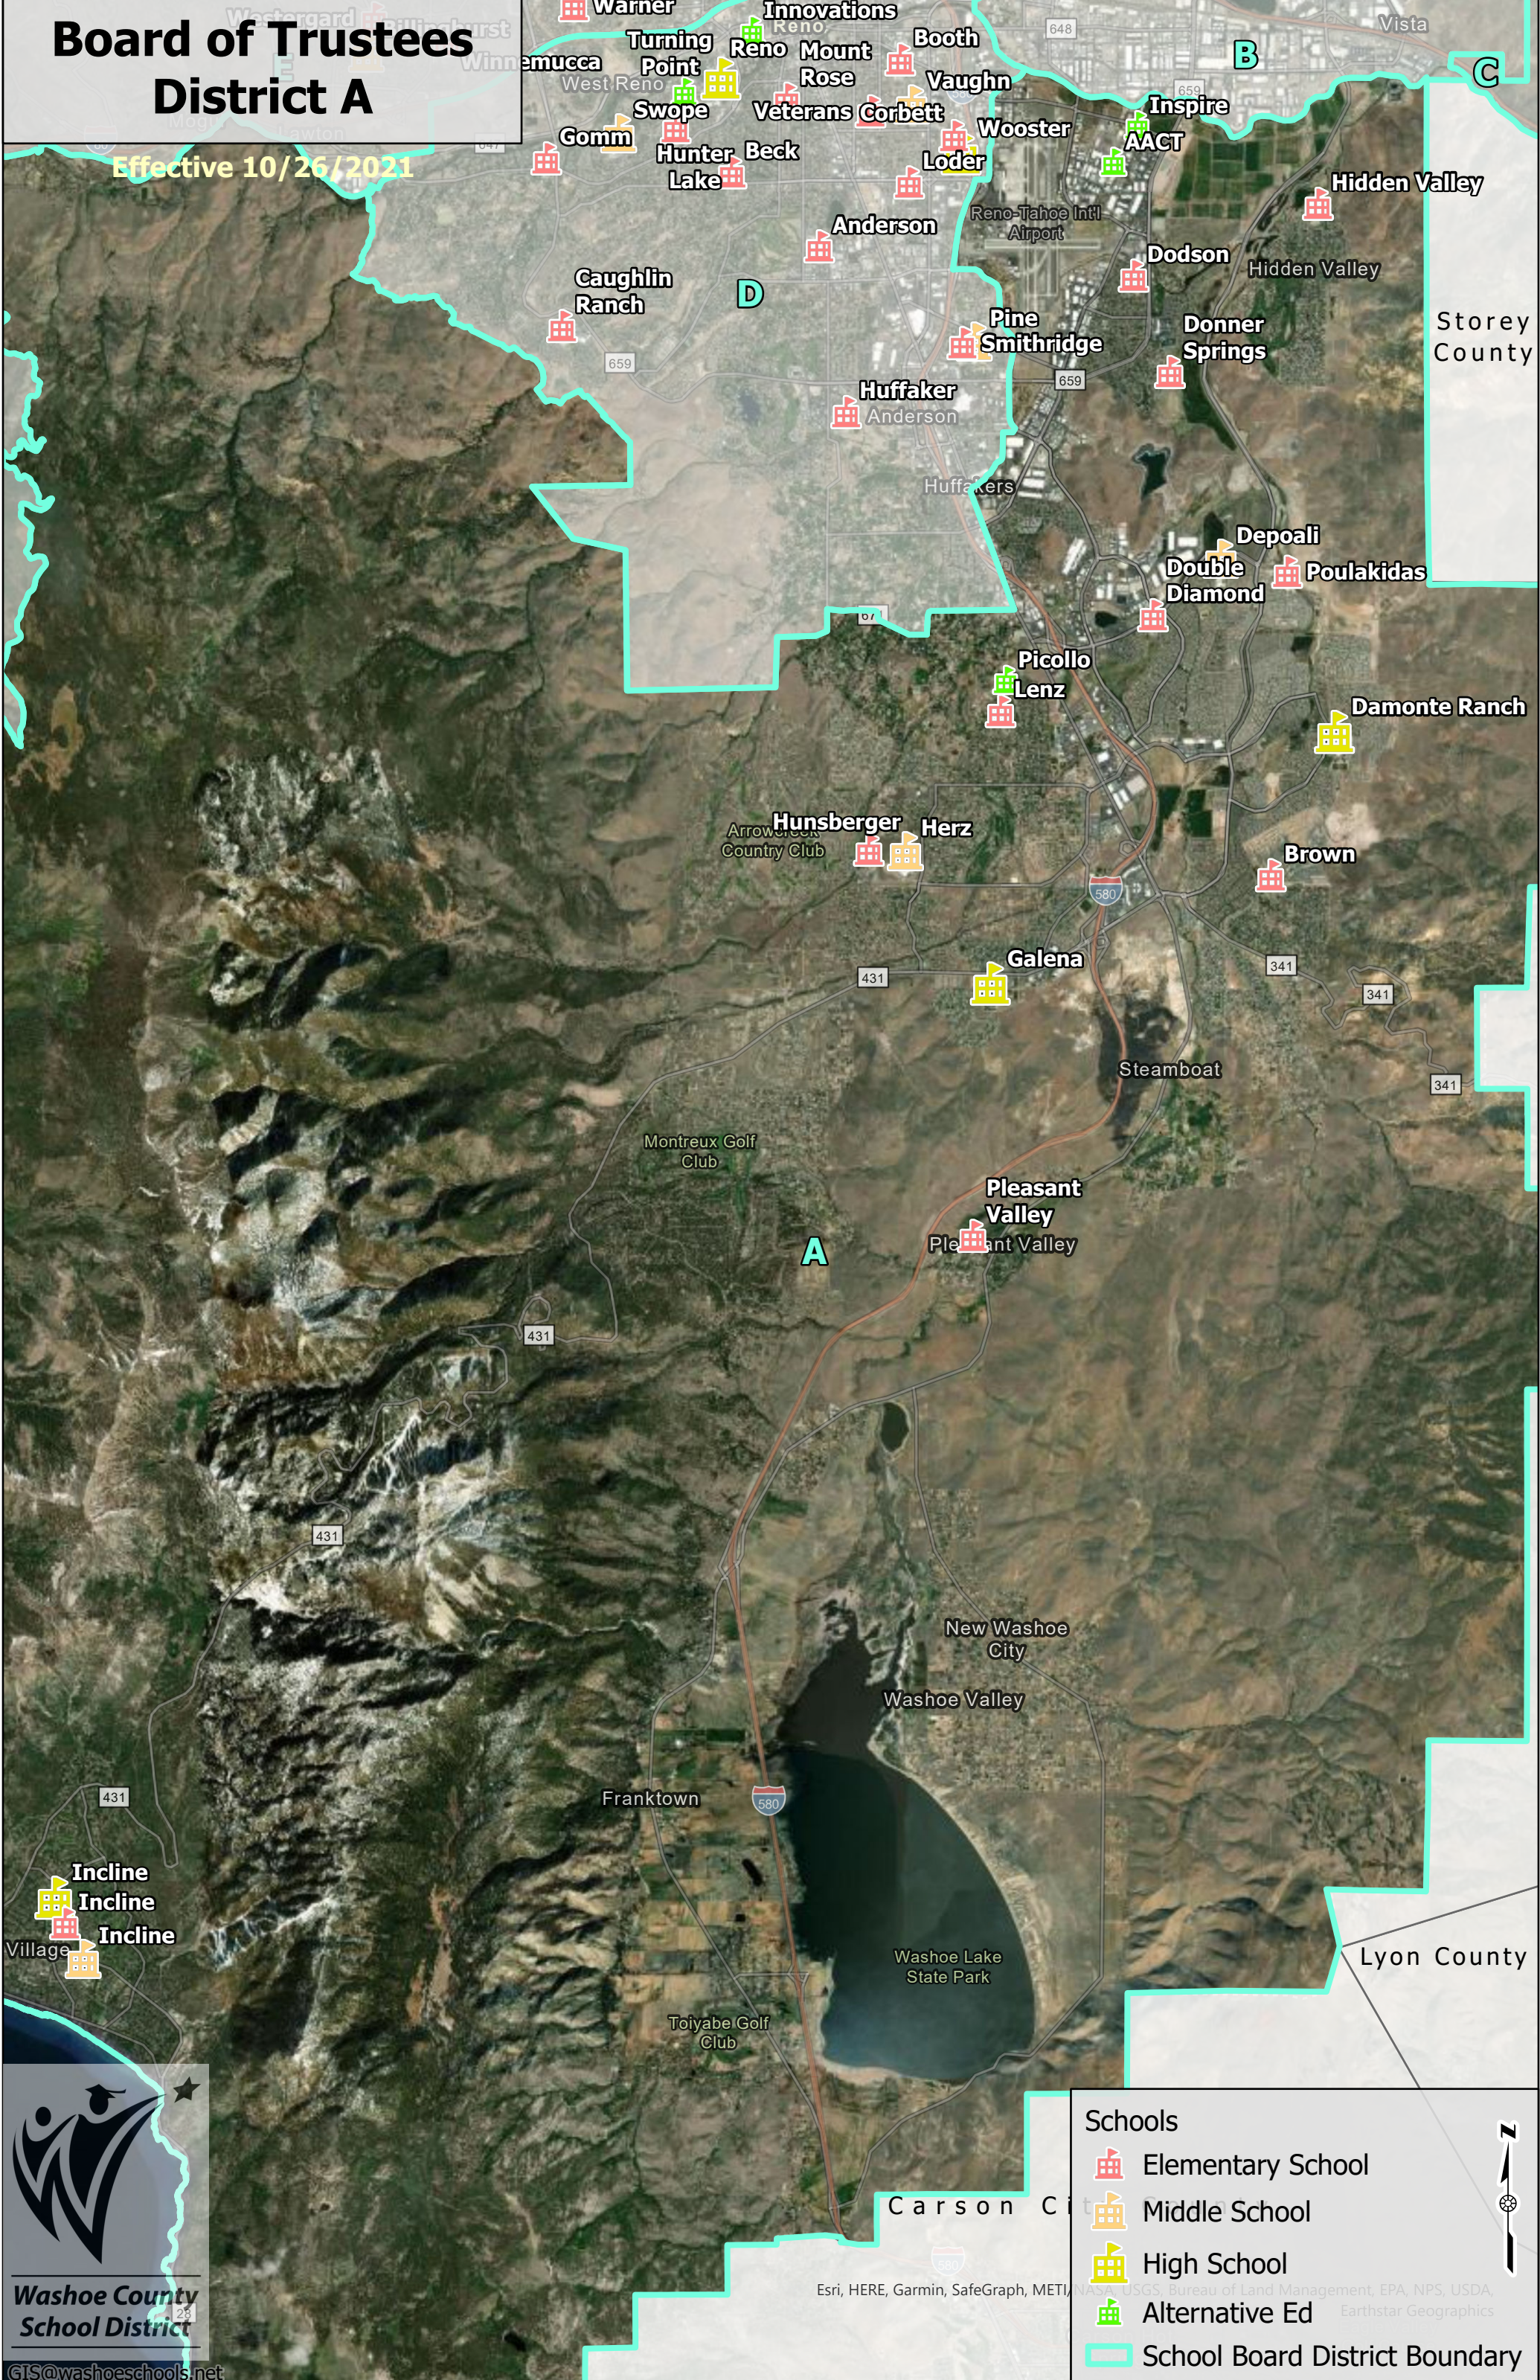

# Board of Trustees District A

Effective 10/26/2021

Incline  
Incline  
Incline  
Village

GIS@washoeschools.net

**Schools**

- Elementary School
- Middle School
- High School
- Alternative Ed
- School Board District Boundary

Esri, HERE, Garmin, SafeGraph, METI, NASA, USGS, Bureau of Land Management, EPA, NPS, USDA, Earthstar Geographics