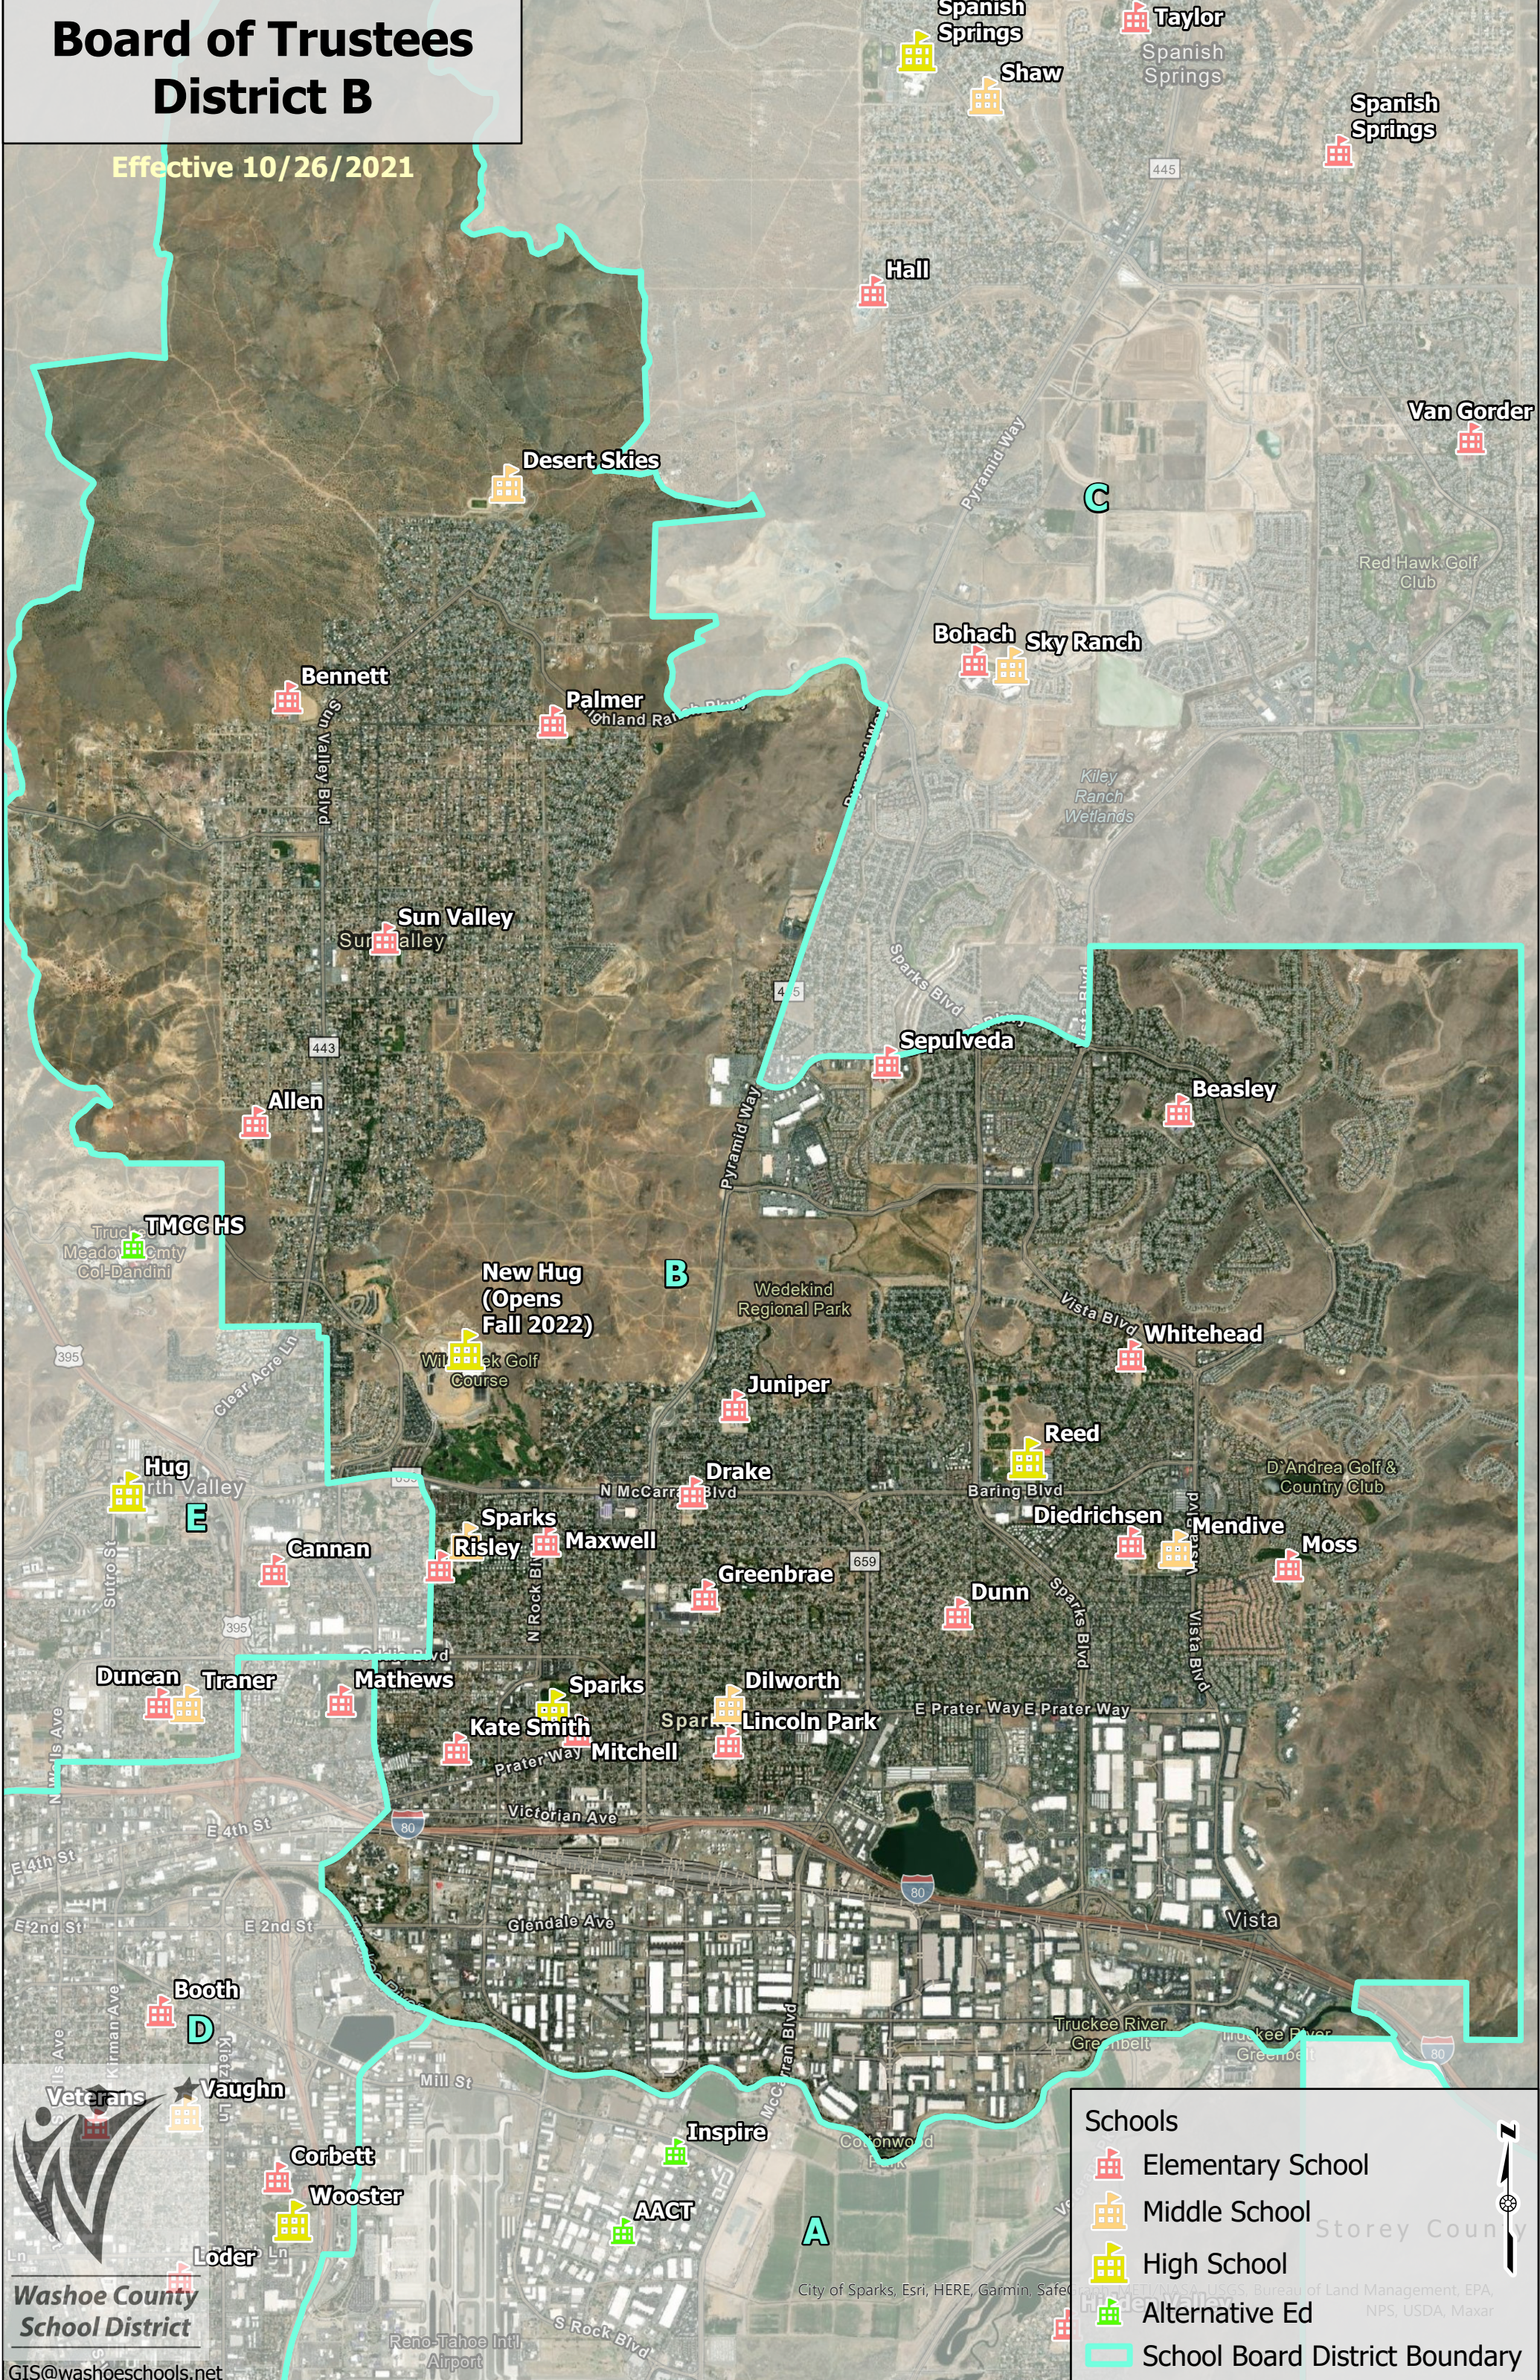

# Board of Trustees District B

Effective 10/26/2021

**Washoe County  
School District**

GIS@washoeschools.net

Schools	
	Elementary School
	Middle School
	High School
	Alternative Ed
	School Board District Boundary

Storey County

City of Sparks, Esri, HERE, Garmin, Safe

ETI/NASA-USGS, Bureau of Land Management, EPA, NPS, USDA, Maxar