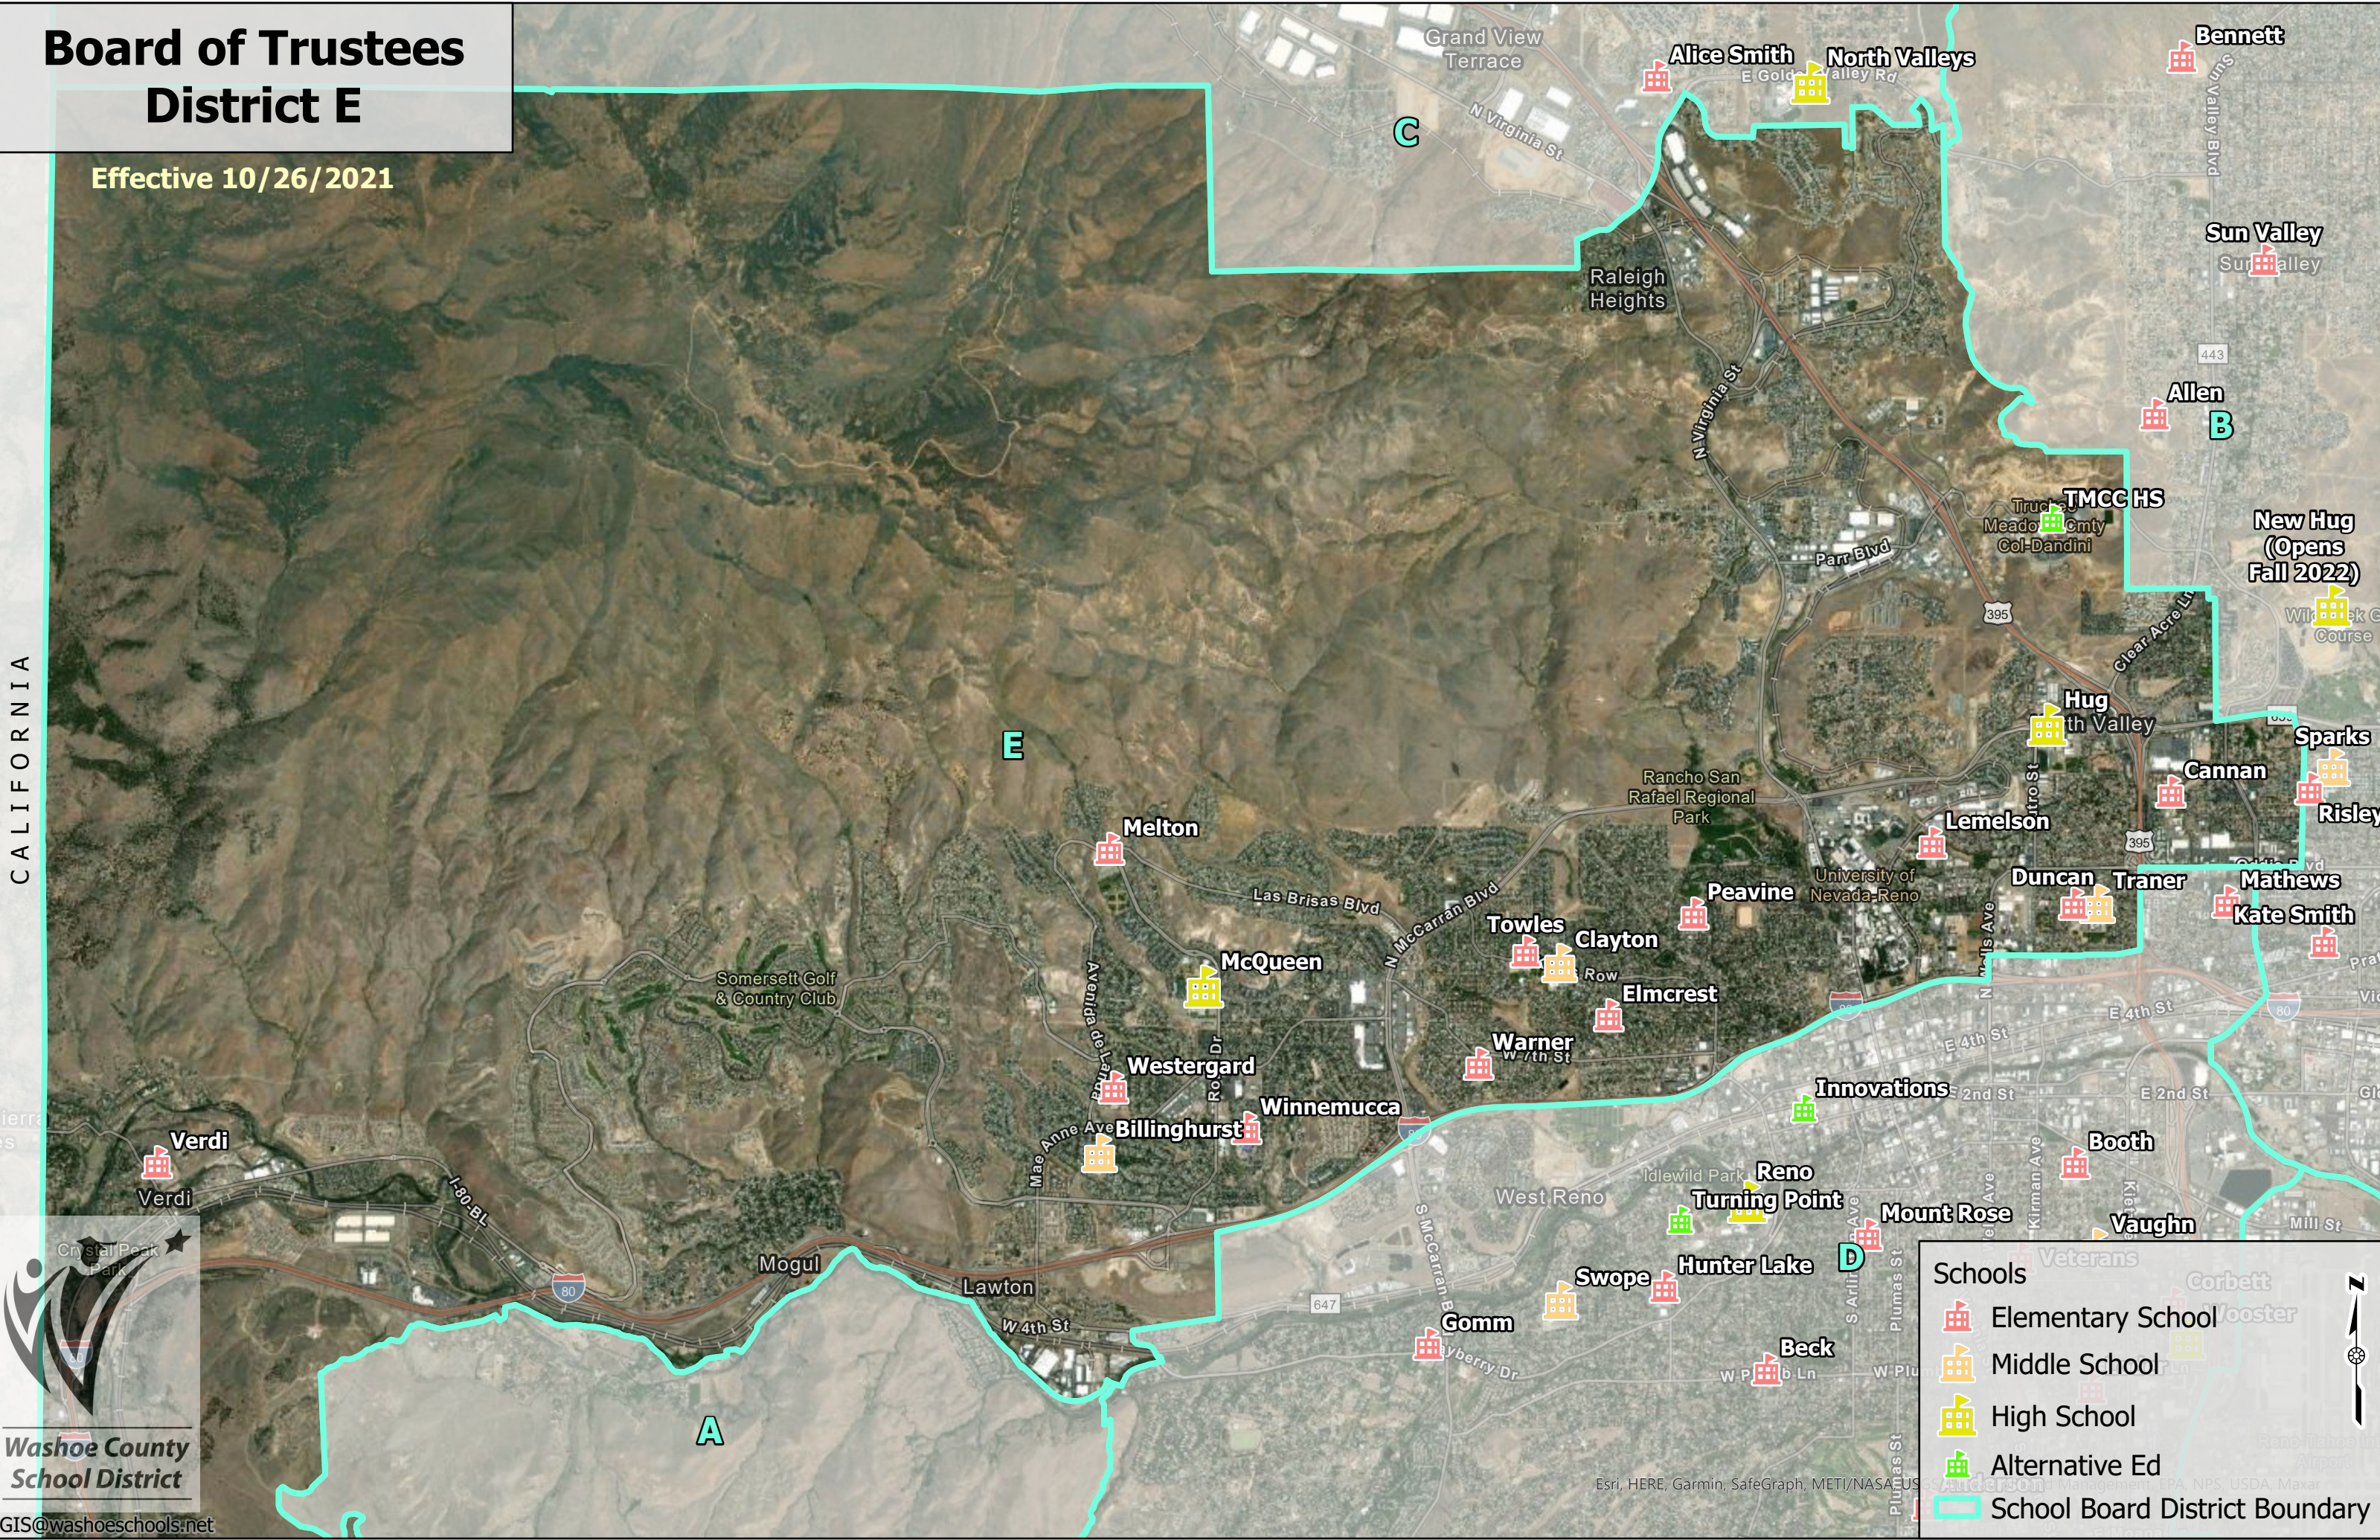

# Board of Trustees District E

Effective 10/26/2021

CALIFORNIA

Washoe County  
School District

GIS@washoeschools.net

**Schools**

-  Elementary School
-  Middle School
-  High School
-  Alternative Ed
-  School Board District Boundary

Esri, HERE, Garmin, SafeGraph, METI/NASA, USGS, Imagery, Mapbox, OpenStreetMap contributors, Swatch, NOAA, NPS, USDA, Maxar