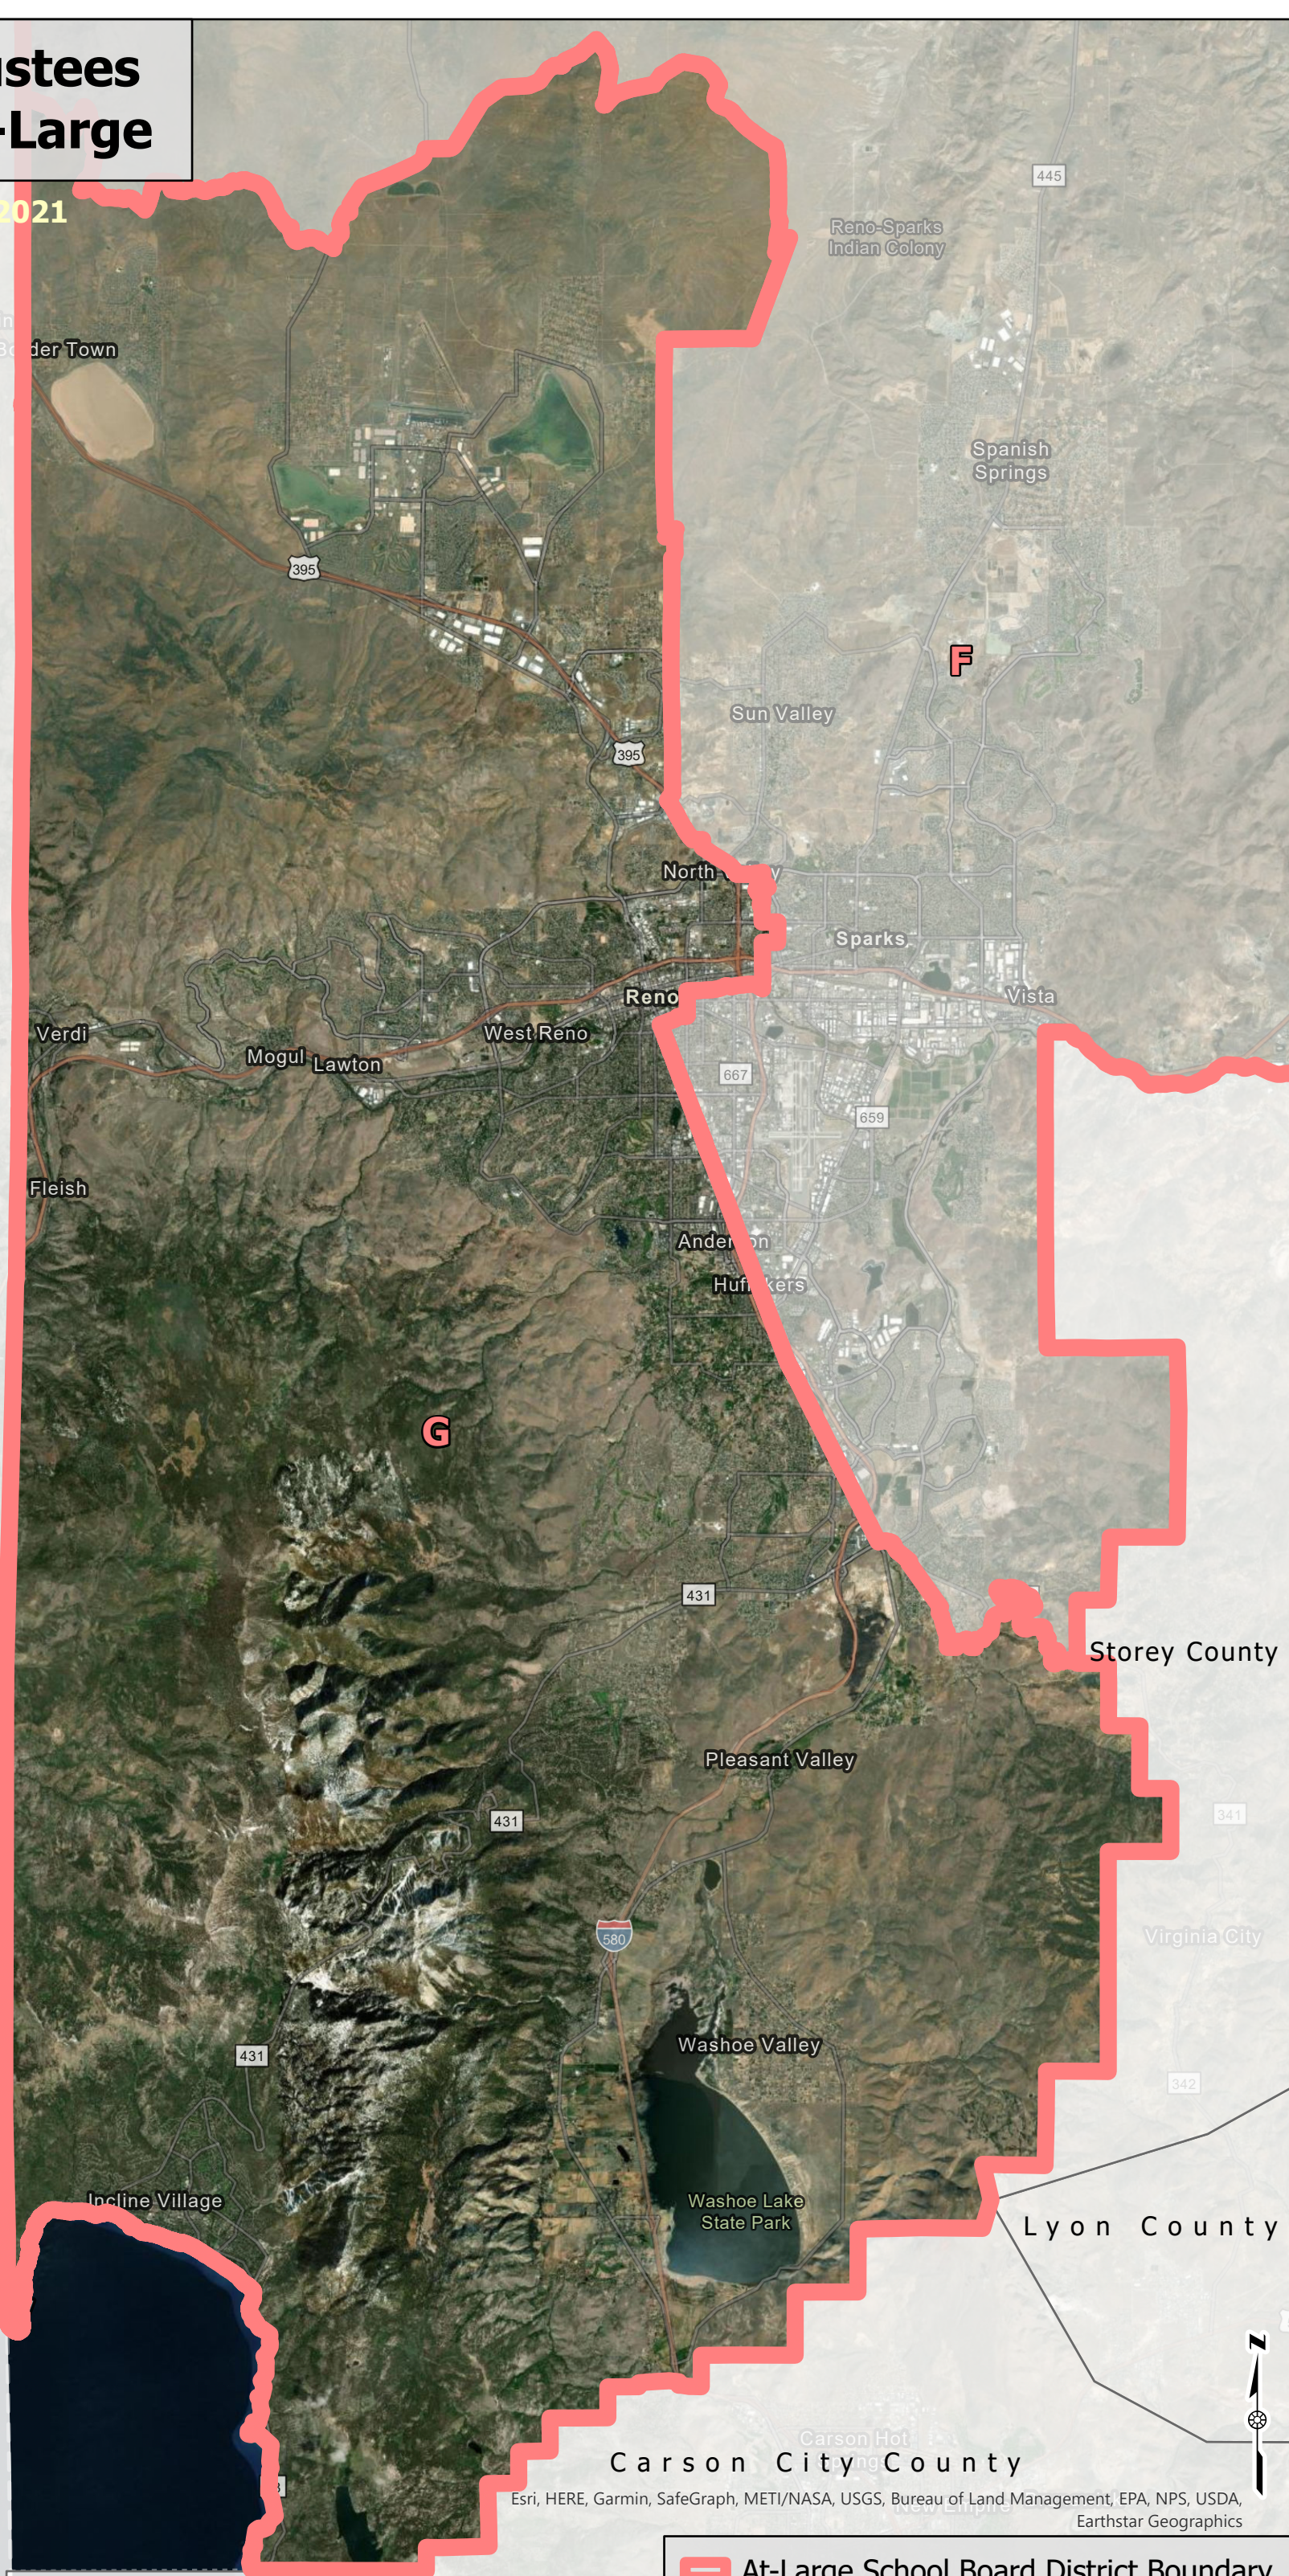

Board of Trustees District G At-Large

Effective 10/26/2021

CALIFORNIA

**Washoe County
School District**

GIS@washoeschools.net

Esri, HERE, Garmin, SafeGraph, METI/NASA, USGS, Bureau of Land Management, EPA, NPS, USDA, Earthstar Geographics

 At-Large School Board District Boundary